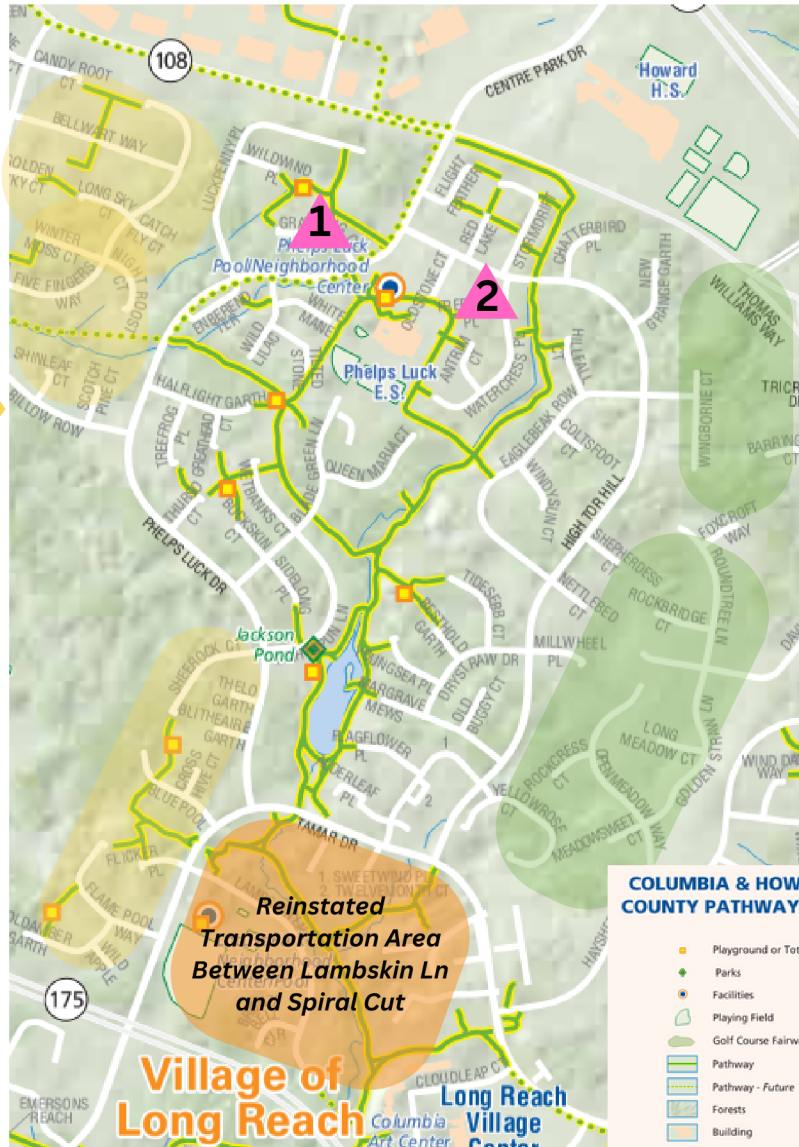

Phelps Luck Neighborhood Pathways

A guide to safely walk/bike to and from school.

1 Crosswalk at Phelps Luck Drive and Graywing Court

Walkers West of Phelps Luck Drive

*Students and families should plan to use the crosswalk at **Phelps Luck Drive** and **Graywing Court** to cross Phelps Luck Drive. Proceed to the path next to the pool and neighborhood center.*

Walkers West of Phelps Luck Drive

Students west of Phelps Luck Drive will enter and exit the building using the front entrance.

2 Crosswalk at High Tor Hill and Red Lake

Walkers East of High Tor Hill

*Students and families should plan to use the crosswalk at **High Tor Hill** and **Red Lake**.*

Walkers East of High Tor Hill

Students east of High Tor will enter and exit the building using the blacktop/playground doors in the rear of the building

Walkers Between Phelps Luck Drive & High Tor Hill

Students between Phelps Luck Drive and High Tor will enter and exit the building using the blacktop/playground doors in the rear of the building.